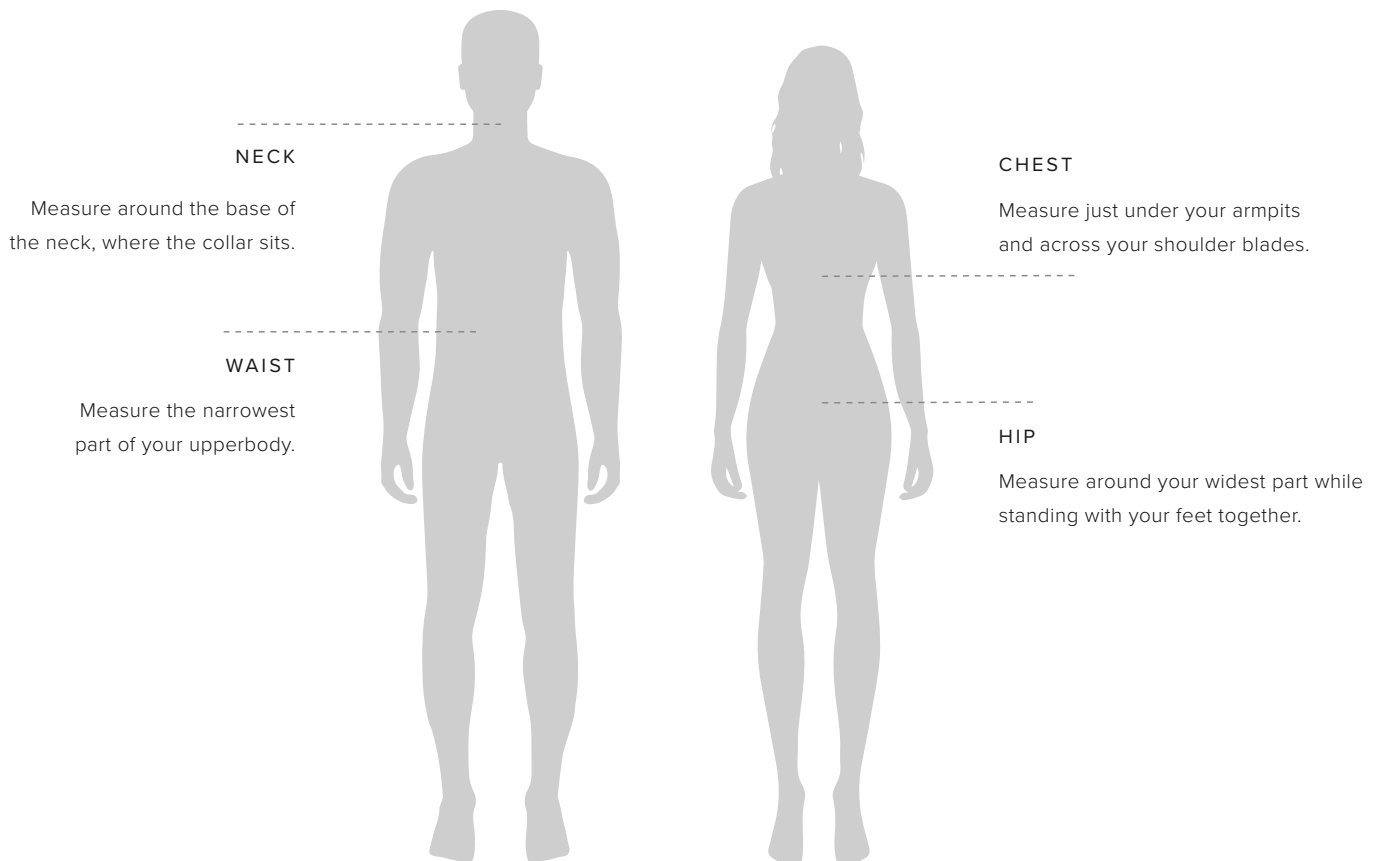

THE NIMBUS SIZE GUIDE

HOW TO MEASURE

To ensure your complete satisfaction, we recommend that you check your measurements against our sizing chart to determine the right size for you. Make sure to measure directly on the body and then find your size in our size guide.

All measurements are in centimeters.

Feel free to contact our Customer Service at customerservice@nimbusnordic.com if you have additional questions about our sizes.