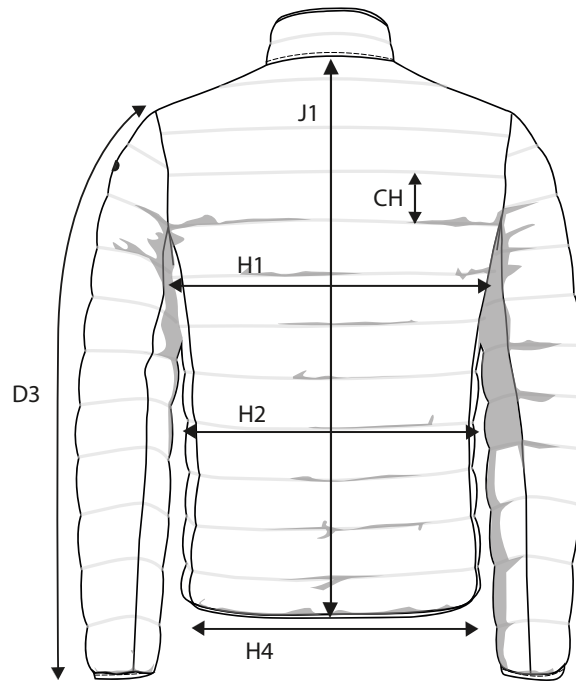

# AVALON - MEN

HOW TO MESURE THE SIZE AND FIT

		S	M	L	XL	2XL	3XL	4XL
SLEEVE LENGTH - FROM SHOULDERSEAM	<b>D3</b>	68,5	69,75	71	72,25	73,5	74,75	74,75
1/2 CHEST WIDTH AT ARMHOLE	<b>H1</b>	54	57	60	63	66	69	73
1/2 WAIST	<b>H2</b>	52	55	58	61	64	68	72
1/2 BOTTOM WIDTH - RELAXED	<b>H4</b>	46	49	52	55	58	62	66
FULL LENGTH AT CENTRE BACK	<b>J1</b>	65,5	67,5	69,5	71,5	73,5	75,5	75,5
CHANNEL HEIGHT ON QUILTING	<b>CH</b>	6	6	6	6	6	6	6

# AVALON - WOMEN

HOW TO MESURE THE SIZE AND FIT

		<b>XS</b>	<b>S</b>	<b>M</b>	<b>L</b>	<b>XL</b>	<b>2XL</b>	<b>3XL</b>
SLEEVE LENGTH - FROM SHOULDERSEAM	<b>D3</b>	62,5	63,25	64	64,75	65,5	66,25	66,25
1/2 CHEST WIDTH AT ARMHOLE	<b>H1</b>	49	51	53	56	59	62	66
1/2 WAIST	<b>H2</b>	44	46	48	51	54	58	62
1/2 BOTTOM WIDTH - RELAXED	<b>H4</b>	51	53	55	58	61	64	68
FULL LENGTH AT CENTRE BACK	<b>J1</b>	60,5	62,5	64,5	66,5	68,5	70,5	70,5
CHANNEL HEIGHT ON QUILTING	<b>CH</b>	6	6	6	6	6	6	6

## HOW TO MEASURE

To ensure your complete satisfaction, we recommend that you check your measurements against our sizing chart to determine the right size for you. Make sure to measure directly on the body and then find your size in our size guide.